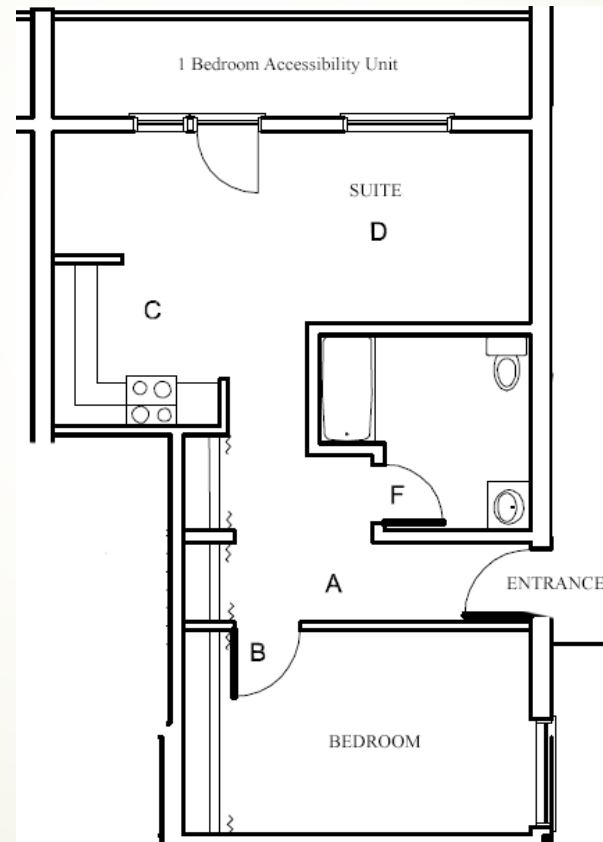

Siksika & Tsuu T'ina House

Single Student Townhomes

- Reserved for Continuing | Transfer | Mature | Graduate Students
- Students Siksika & Tsuu T'ina House Townhomes include 1, 2 or 3 bedroom configurations
- Single & Double Beds. Room style dependent.
- *Two 1 Bedroom Accessibility Units Available*
- 2 Laundry Rooms, 1 in each building (coin operated)

Siksika & Tsuu T'ina House

1 Bedroom Townhome*

Double Bed

**Accessibility Unit*

Siksika & Tsuu T'ina House

2 Bedroom Townhome

2 Bedroom Townhome Large (Double Bed)
2 Bedroom Townhome Standard (Single Bed)

Siksika & Tsuu T'ina House

3 Bedroom Townhome Large

3 Bedroom Townhome Large (Double Bed)

Siksika & Tsuu T'ina House

Kitchen & Livingroom Spaces

Siksika & Tsuu T'ina House

Bedroom Spaces

Large Room (Double Bed)*

Small Room (Single Bed)

** Large Room Space has inaccurate bed size in image*