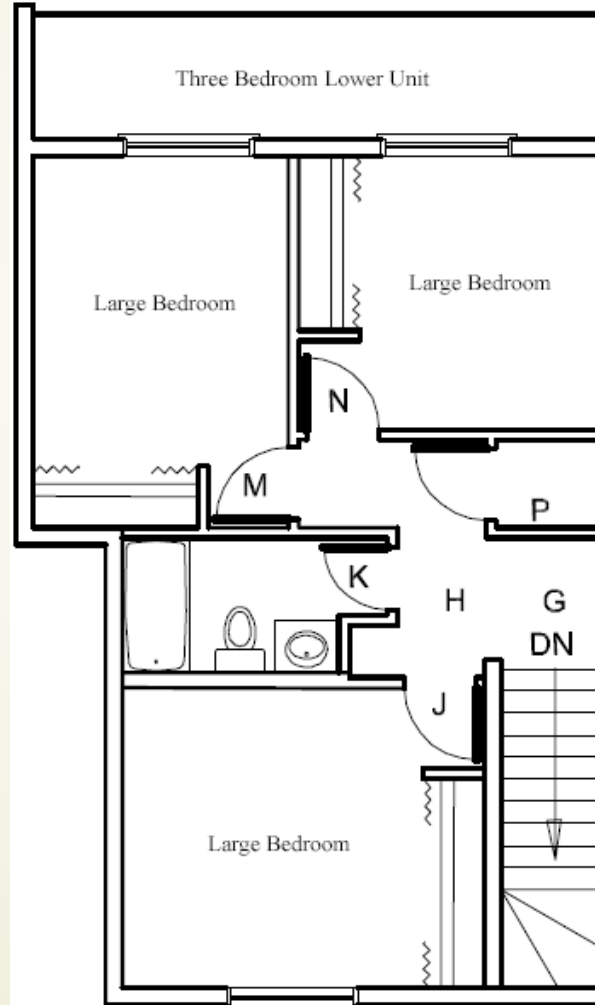

Siksika & Tsuu T'ina House

Single Student Townhomes

- Reserved for Continuing | Transfer | Mature | Graduate Students
- Students Siksika & Tsuu T'ina House Townhomes include 1, 2 or 3 bedroom configurations
- Single & Double Beds. Room style dependent.
- *Two 1 Bedroom Accessibility Units Available*
- 2 Laundry Rooms, 1 in each building (coin operated)

Siksika & Tsuu T'ina House

1 Bedroom Townhome*

Double Bed

**Accessibility Unit*

Siksika & Tsuu T'ina House

2 Bedroom Townhome

2 Bedroom Townhome Large (Double Bed)
2 Bedroom Townhome Standard (Single Bed)

Siksika & Tsuu T'ina House

3 Bedroom Townhome Large

3 Bedroom Townhome Large (Double Bed)

Siksika & Tsuu T'ina House

Kitchen & Livingroom Spaces

Siksika & Tsuu T'ina House

Bedroom Spaces

Large Room (Double Bed)*

Small Room (Single Bed)

** Large Room Space has inaccurate bed size in image*