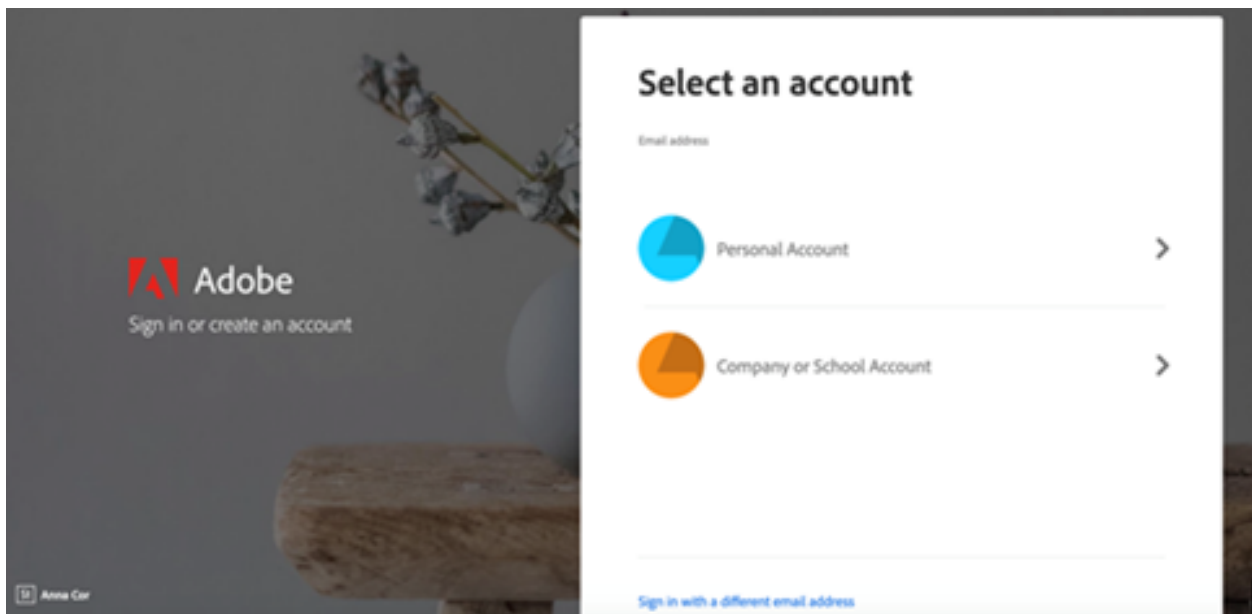

1. Visit <https://creativecloud.adobe.com> and enter your uLethbridge email address.

2. If prompted, select Company or School Account and then enter your password, or provide your credentials on the uLethbridge single sign-on page.

3. From the Creative Cloud website, browse for and download your desired app. Click **Apps** on the top of the page to view all apps.

Welcome to Creative Cloud, Joe

Ps Photoshop

A Acrobat DC

Ai Illustrator