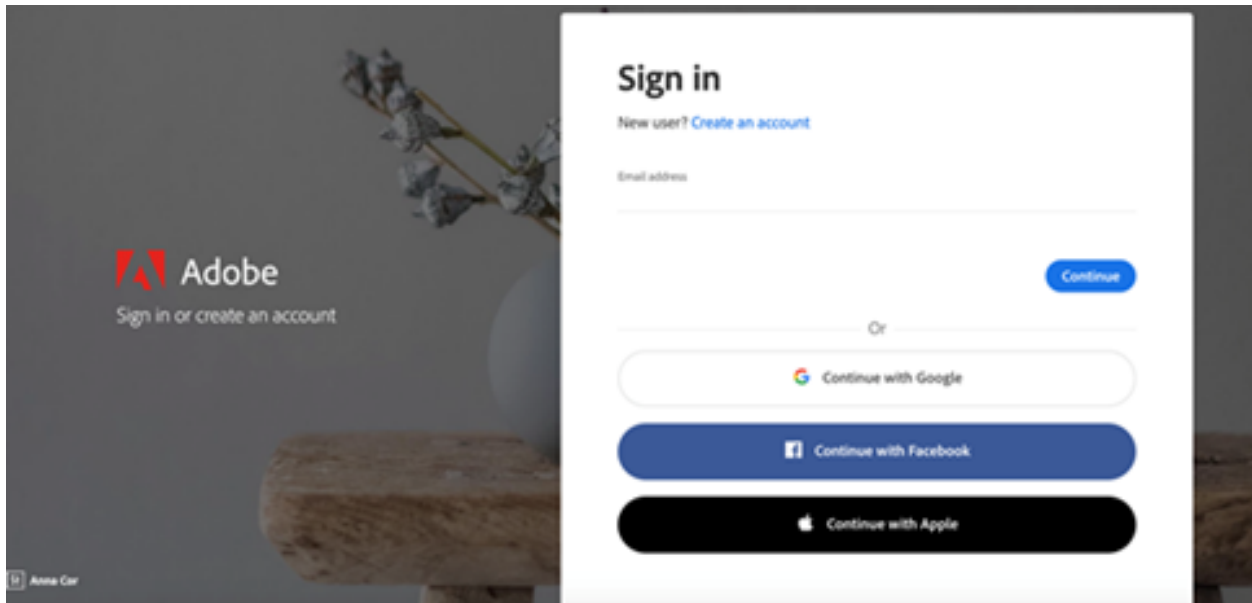

1. Visit <https://creativecloud.adobe.com> and enter your uLethbridge email address.

2. If prompted, select Company or School Account and then enter your password, or provide your credentials on the uLethbridge single sign-on page.

3. From the Creative Cloud website, browse for and download your desired app. Click **Apps** on the top of the page to view all apps.

Welcome to Creative Cloud, Joe

Ps Photoshop

A Acrobat DC

Ai Illustrator