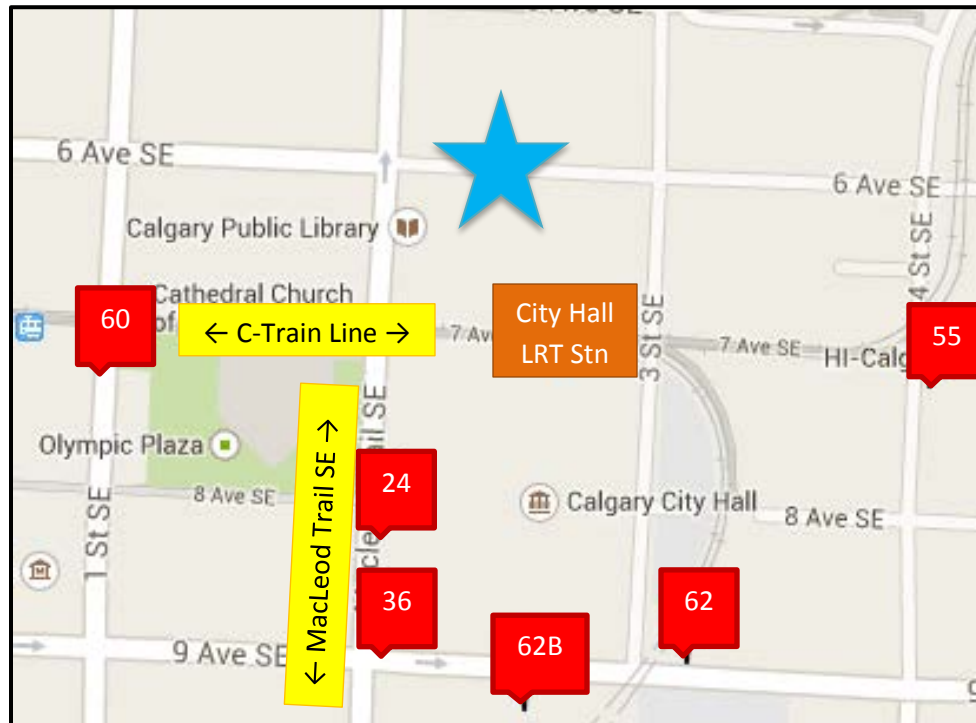

Parking Near U of L Calgary Campus

The City of Calgary utilizes a "ParkPlus" system. When you park on the street or in a public lot, there is a unique 4-digit zone number designated to each fare-based parking area. You can go to the electronic parking machines (situated every 100 metres or so) and enter your license plate number and zone number. You do not need to put the receipt on your dashboard as Calgary Parking Authority cars with cameras will drive by and automatically take pictures of each car's license plate, and match it with their database of paid users. Payments are usually taken by coin or credit card at the ParkPlus pay machines.

***Displayed below are some of the most frequently used public surface lots and underground parkades that are located within a 2-3 block radius from Bow Valley College.

Should you have any questions about the ParkPlus operated lots or parkades, please visit the Calgary Parking Authority website at: www.calgaryparking.com/web/guest/aboutthecpa/contactus

BOW VALLEY COLLEGE, SOUTH CAMPUS (345 – 6 Ave SE) – This is an *IMPARK* lot.

Type: Underground Parkade

Link: bowvalleycollege.ca/student-resources/getting-here-and-around

Mon – Fri *Early Bird* (Enter between 6:30am-9am, Exit by 5pm): \$17.00 flat rate

Type: Stall Surface Lot | 282 spaces Link: www.calgaryparking.com/findparking/lotlocations/lot55

NOTE: Enter off of 4th Street

Mon – Fri (6am-6pm): \$2.25 per 30 minutes, \$12.50 max

Evenings, Every Day (6pm-6am): \$0.50 per 30 minutes, \$2 max