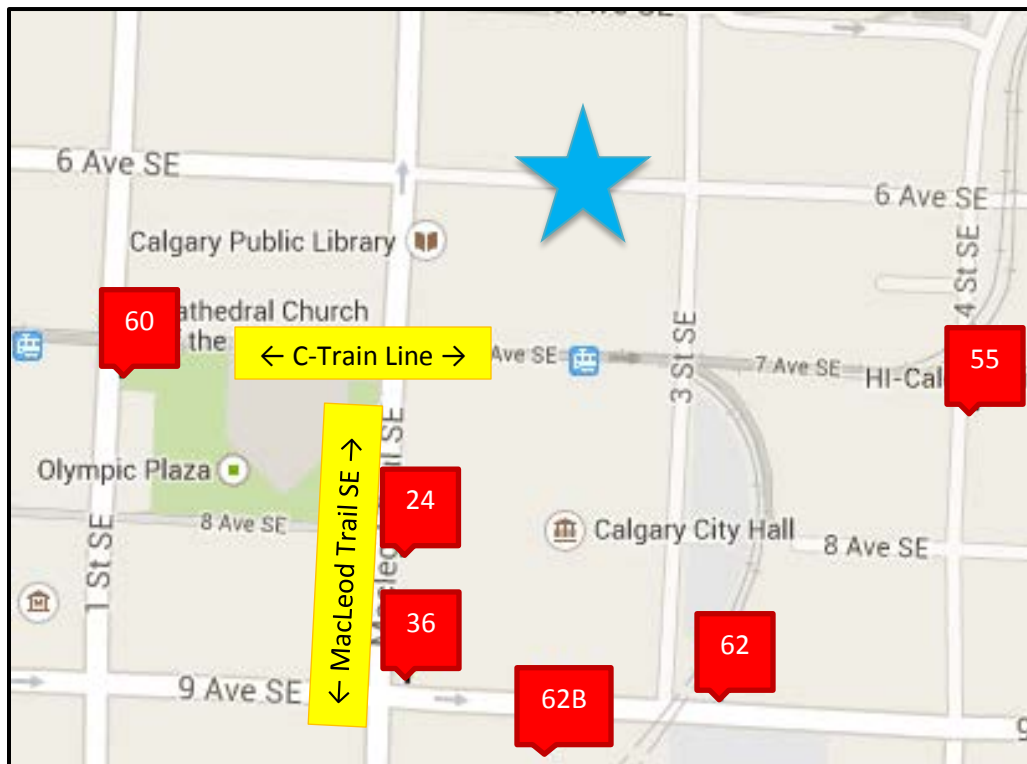

Parking Near U of L Calgary Campus

The City of Calgary utilizes a "ParkPlus" system. When you park on the street or in a public lot, there is a unique 4-digit zone number designated to each fare-based parking area. You can go to the electronic parking machines (situated every 100 metres or so) and enter your license plate number and zone number. You do not need to put the receipt on your dashboard as Calgary Parking Authority cars with cameras will drive by and automatically take pictures of each car's license plate, and match it with their database of paid users. Payments are usually taken by coin or credit card at the ParkPlus pay machines.

***Displayed below are some of the most frequently used public surface lots and underground parkades that are located within a 2-3 block radius from Bow Valley College.

Should you have any questions about the ParkPlus operated lots or parkades, please visit the Calgary Parking Authority website at: www.calgaryparking.com/web/guest/aboutthecpa/contactus