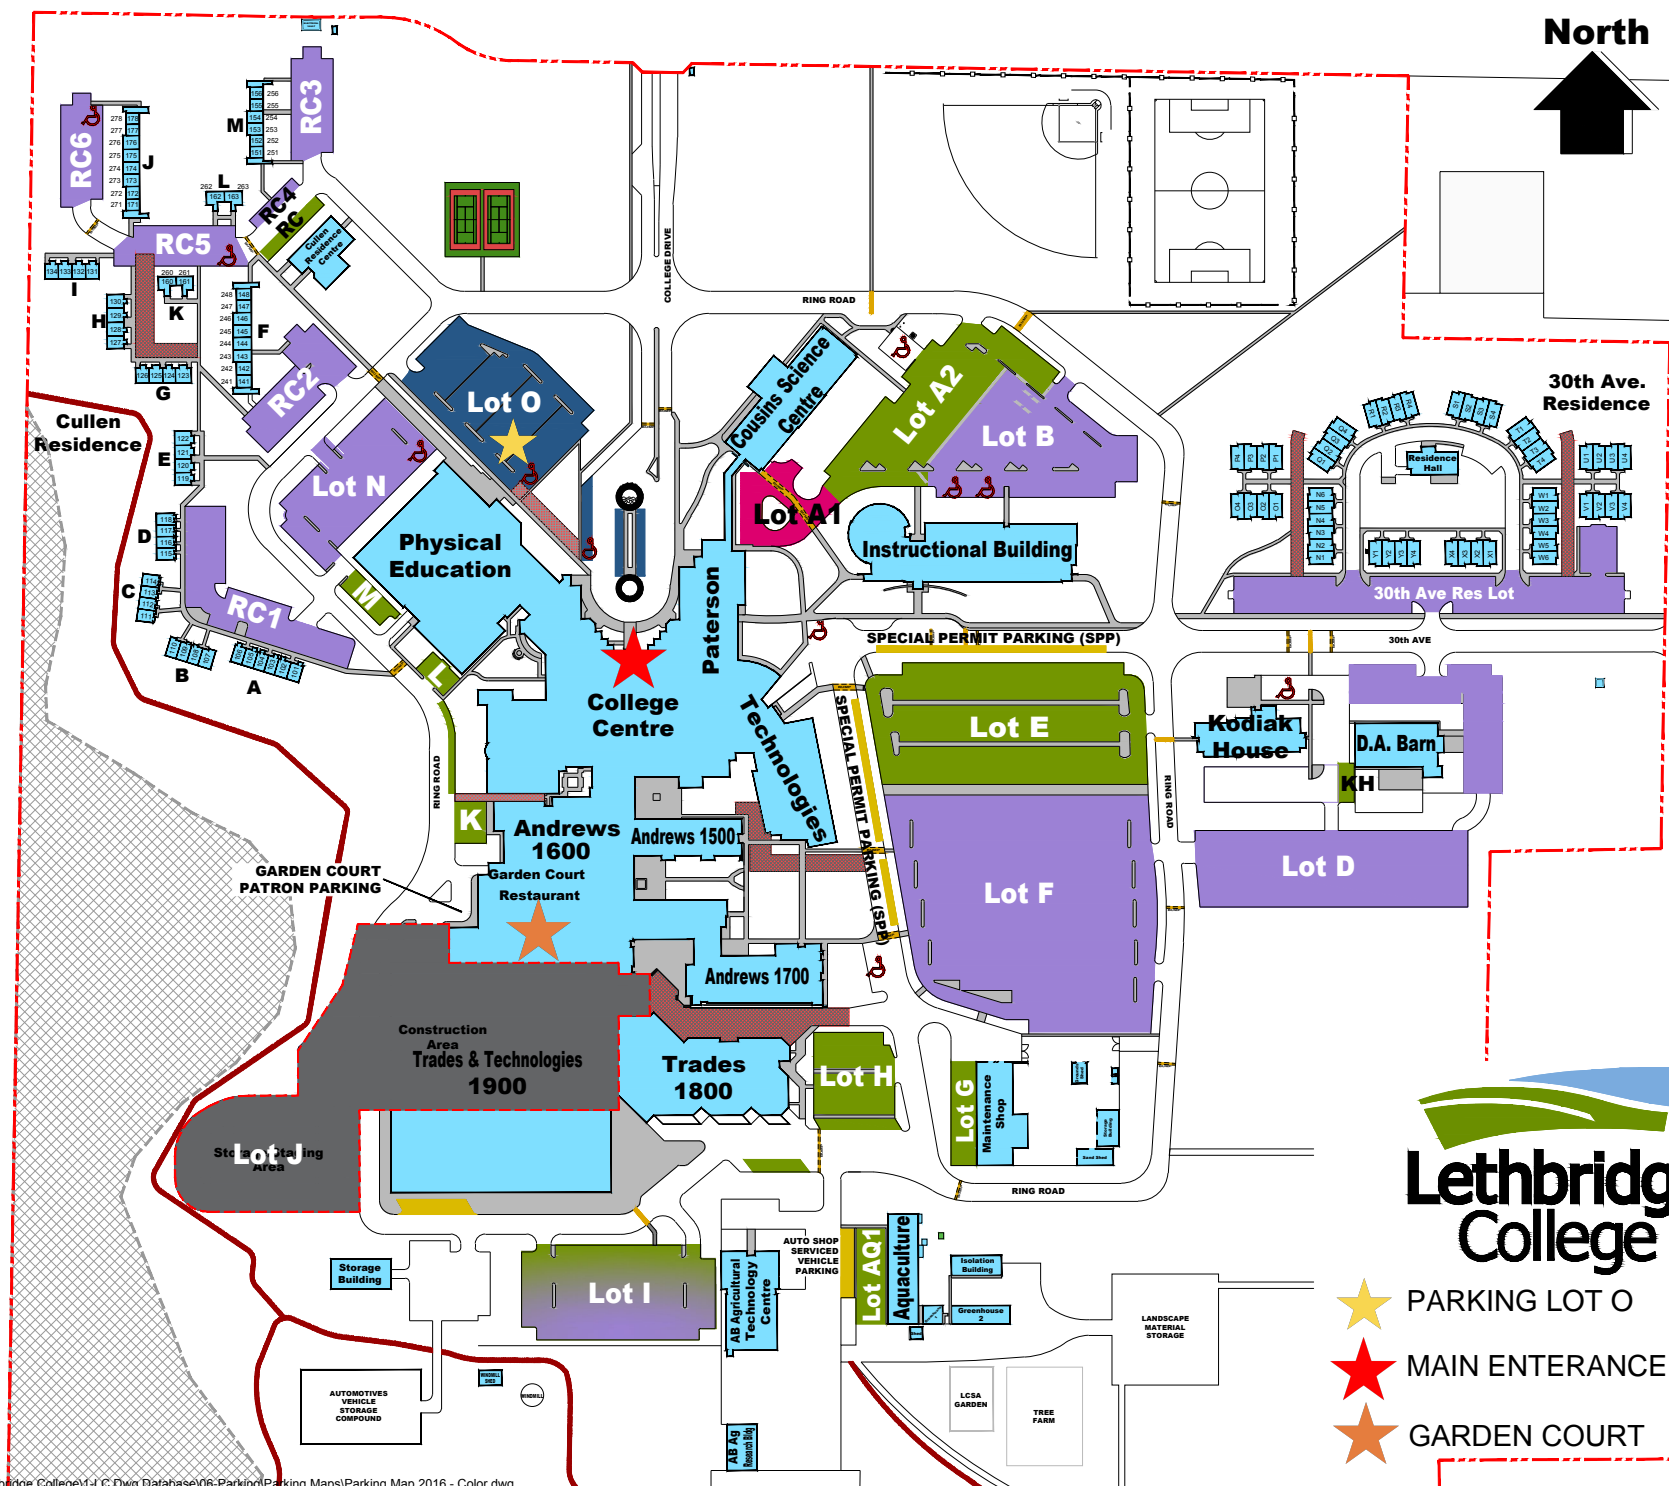

North

-  PARKING LOT O
-  MAIN ENTRANCE
-  GARDEN COURT

Daily Paid Visitor Parking (Lot O & Front Loop)	Premium Staff Parking (Lot A1)	Special Permit Parking Vendors, Contractors, Special Requests	Reserved Student Parking (Lots B, C, D, F, I, J, N, Cullen & 30th Ave)	Reserved Staff Parking (Lots A2, AQ1, E, G, H, I, K, KH, L, M)
--	-----------------------------------	--	---	---