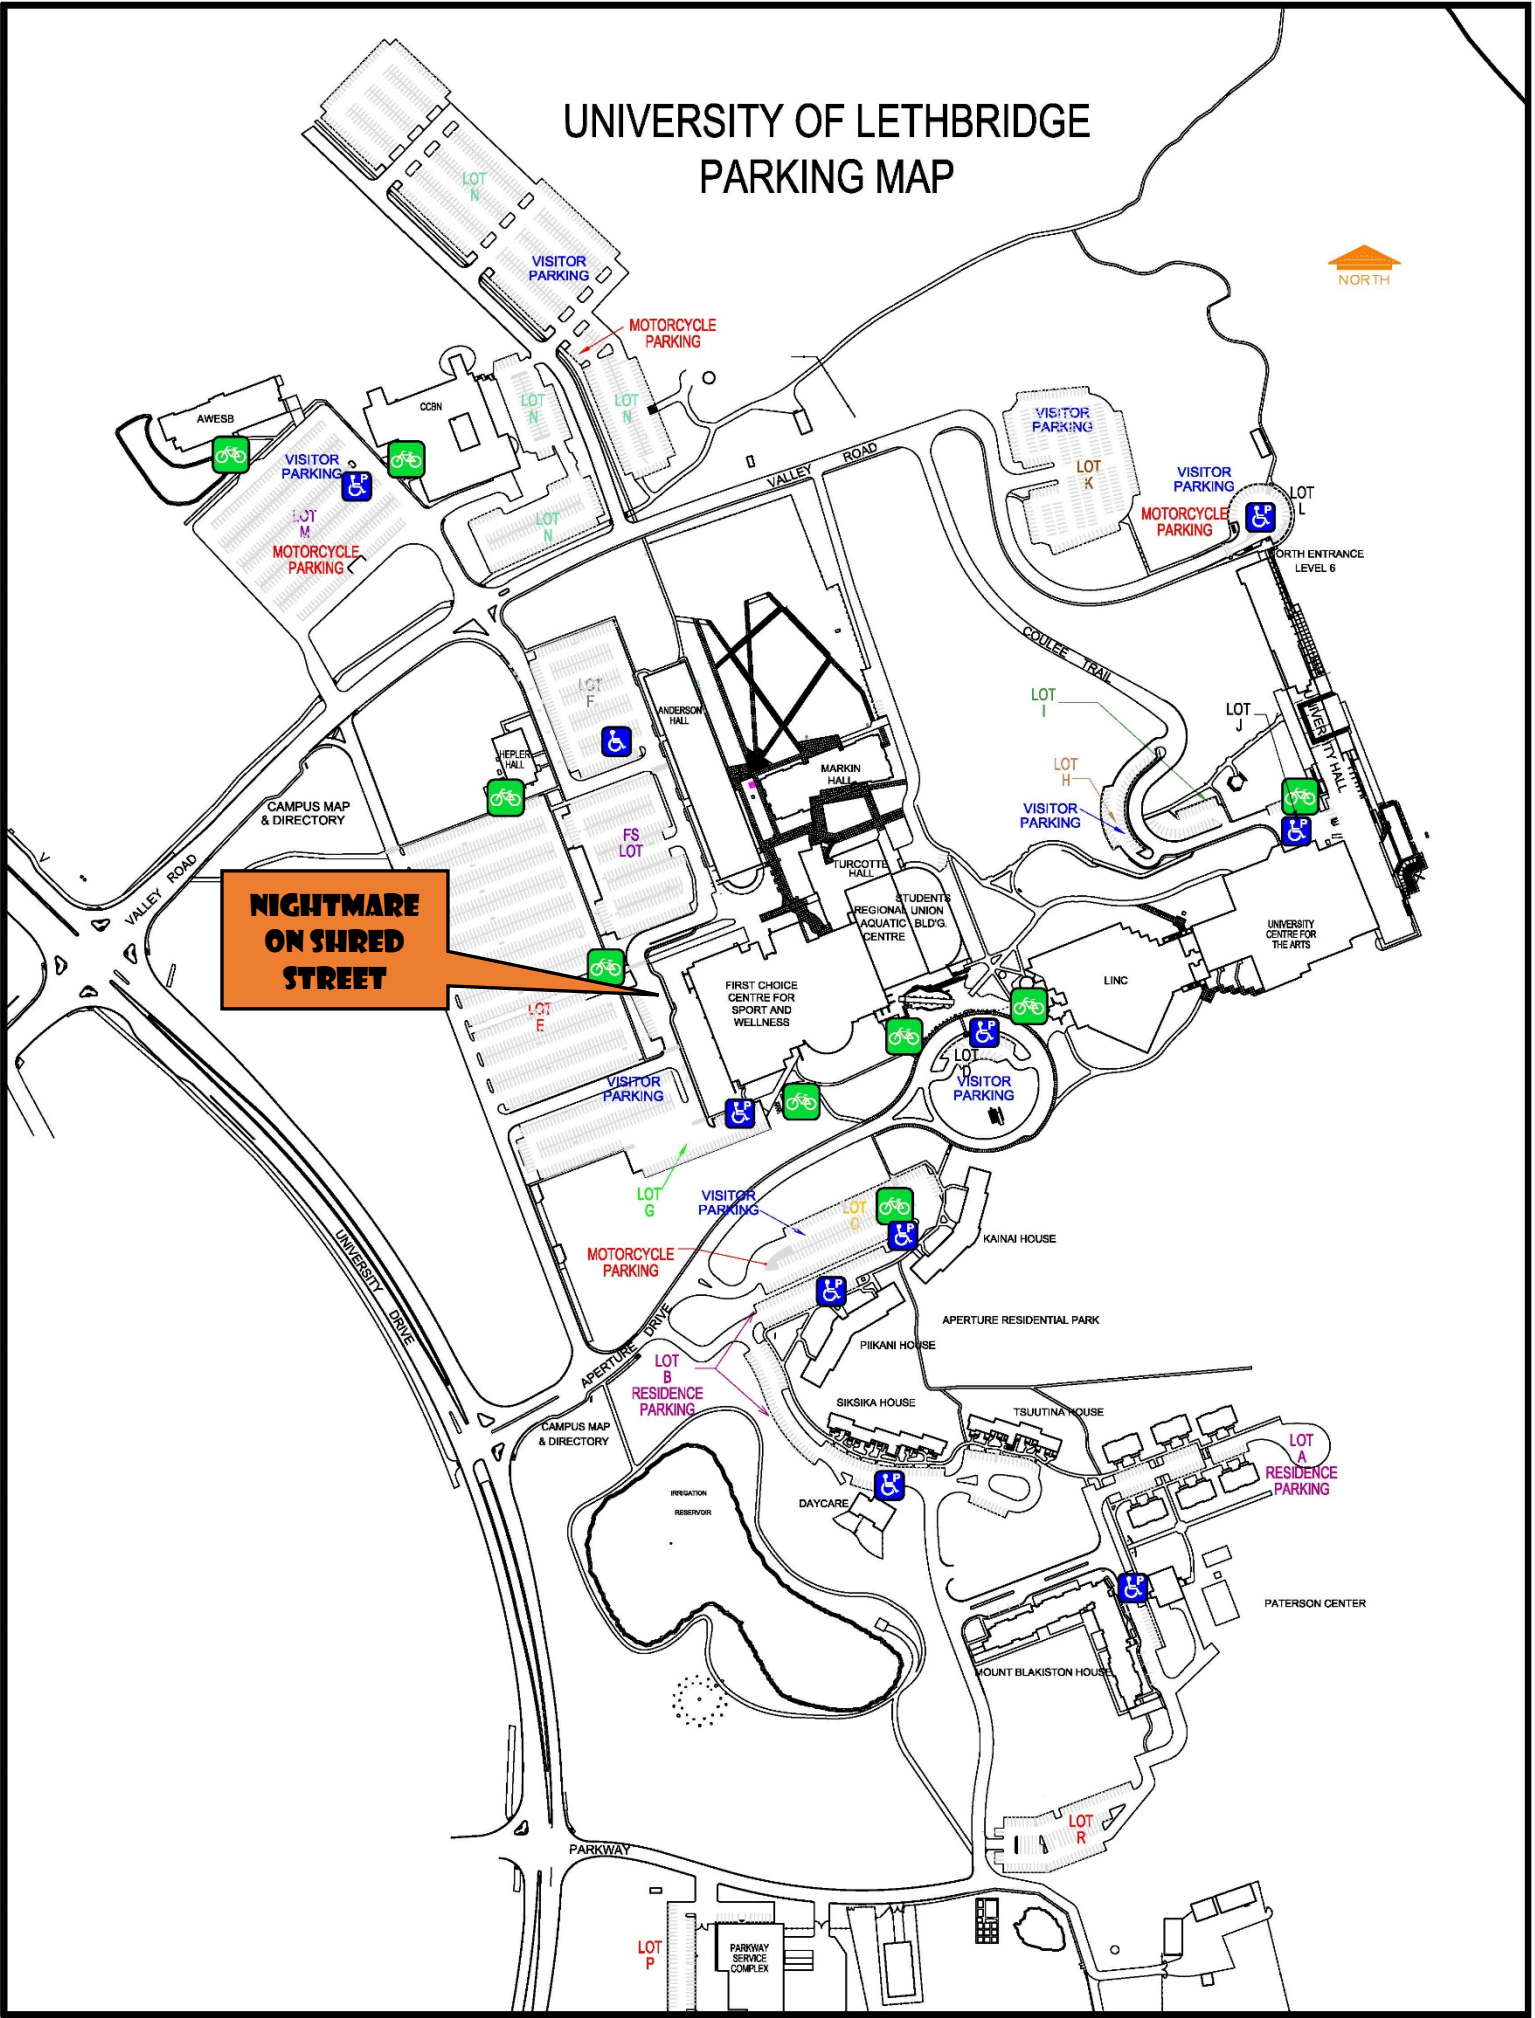

# UNIVERSITY OF LETHBRIDGE PARKING MAP

**NIGHTMARE  
ON SHRED  
STREET**