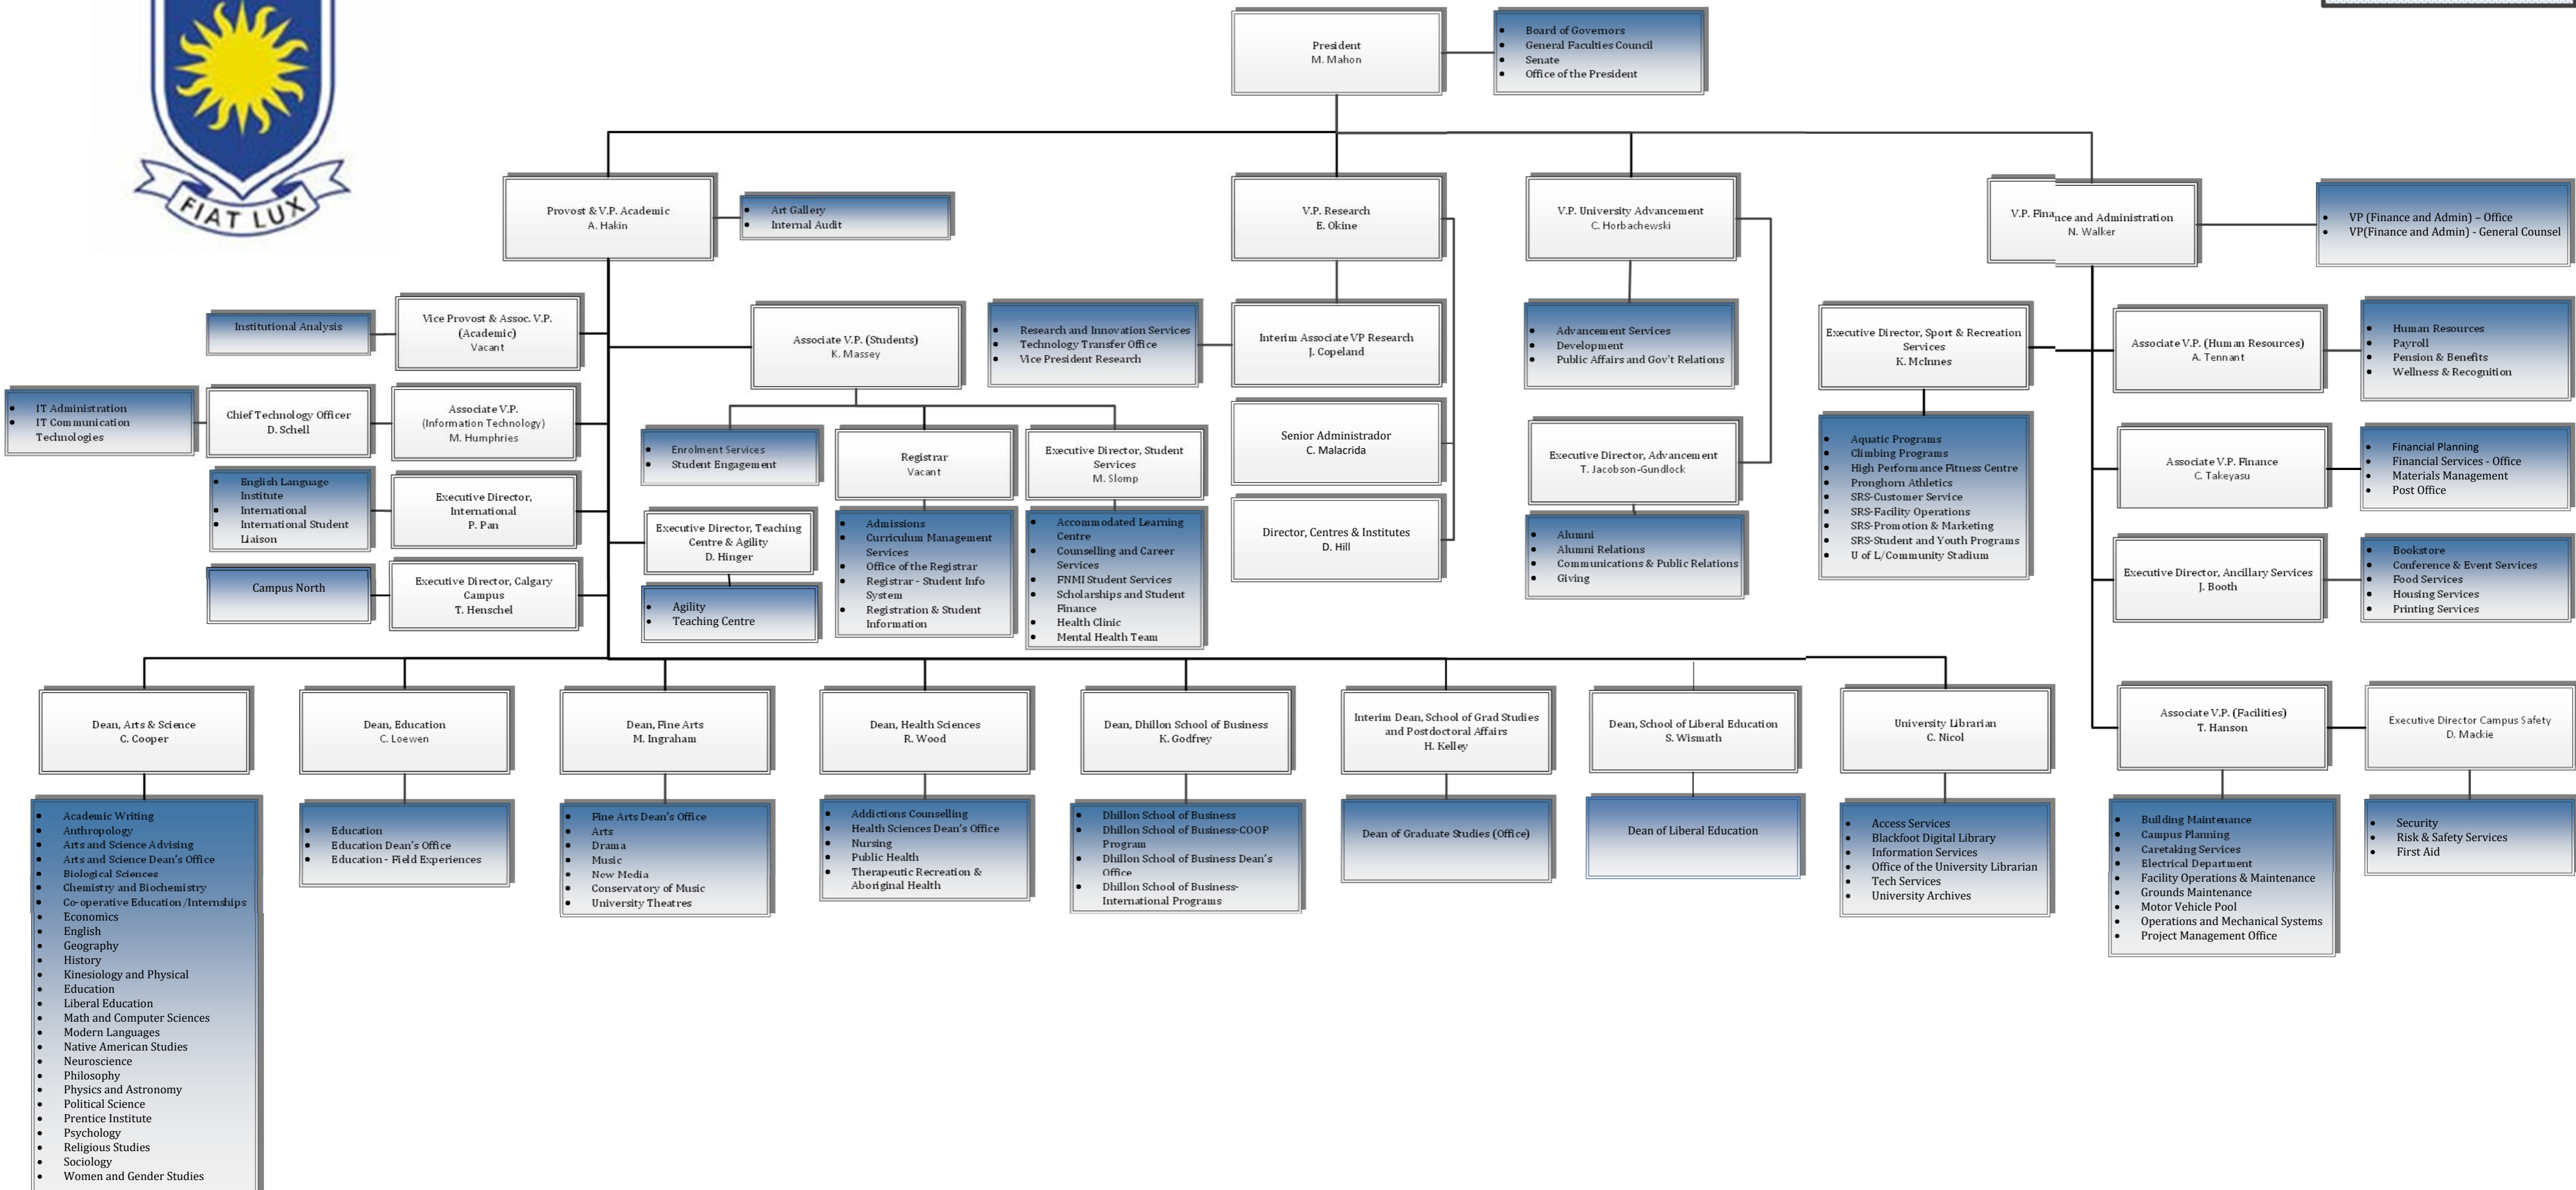

# UNIVERSITY OF LETHBRIDGE

## DEPARTMENTAL ORGANIZATIONAL CHART

As of September, 2019

- Academic Writing
- Anthropology
- Arts and Science Advising
- Arts and Science Dean's Office
- Biological Sciences
- Chemistry and Biochemistry
- Co-operative Education /Internships
- Economics
- English
- Geography
- History
- Kinesiology and Physical Education
- Liberal Education
- Math and Computer Sciences
- Modern Languages
- Native American Studies
- Neuroscience
- Philosophy
- Physics and Astronomy
- Political Science
- Prentice Institute
- Psychology
- Religious Studies
- Sociology
- Women and Gender Studies